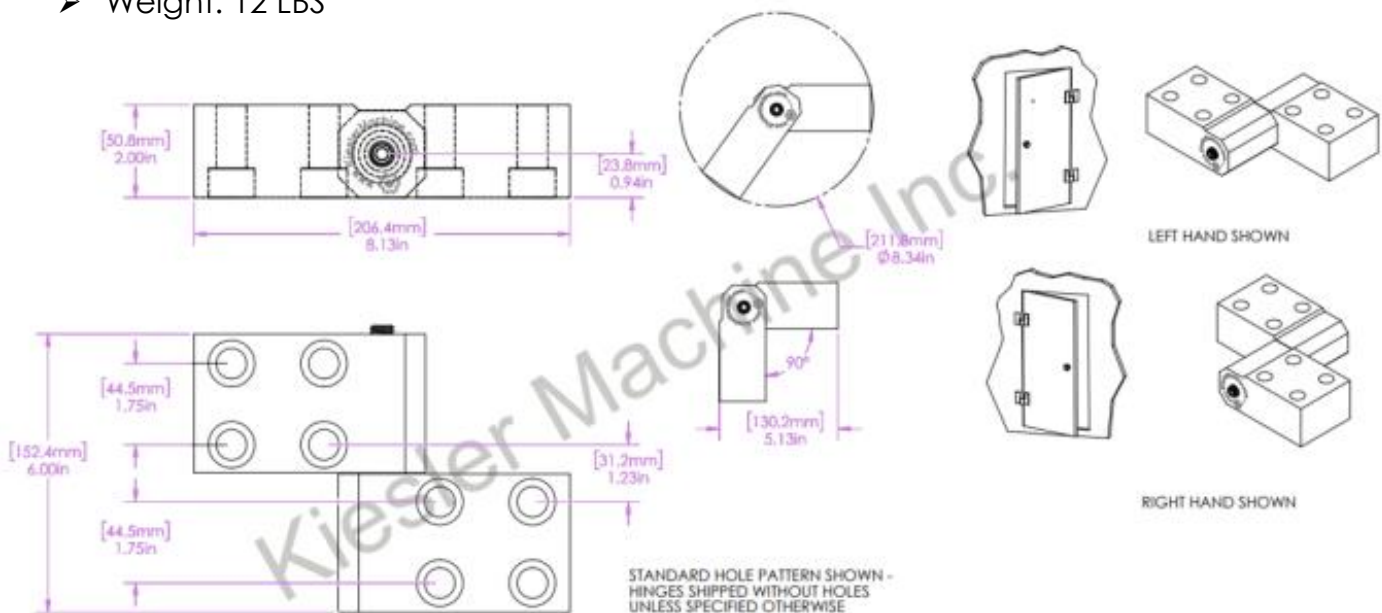

## 6"x 4" Model K Hinges

Model Number: 2100-K-LH-316

Price: \$ 995

- Material Type: 316L Stainless Steel
- Maximum Vertical Load: 4,000 LBS
- Maximum Radial Load: 1,630 LBS
- Approx. Width: 4"
- Height: 6"
- Leaf Thickness: 1/2"
- Weight: 12 LBS